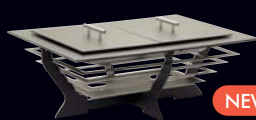

NEW

**5400D100** Rectangular Canyon Chafing Dish  
Black with Black Steps  
71.12cm x 50.8cm x 25.43cm  
(28" x 20" x 10")

NEW

**5400D101** Rectangular Canyon Chafing Dish  
Black with Silver Steps  
71.12cm x 50.8cm x 25.43cm  
(28" x 20" x 10")