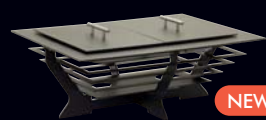

NEW

**5400D100** Rectangular Canyon Chafing Dish  
Black with Black Steps  
71.12cm x 50.8cm x 25.43cm  
(28" x 20" x 10")

NEW

**5400D101** Rectangular Canyon Chafing Dish  
Black with Silver Steps  
71.12cm x 50.8cm x 25.43cm  
(28" x 20" x 10")