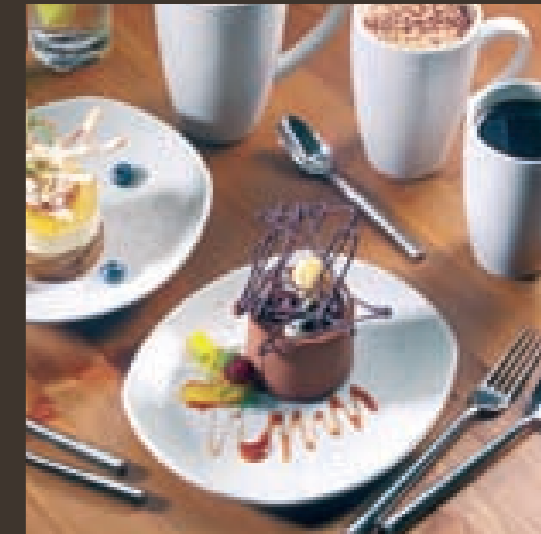

MIX IT UP

Taste adds style to casual dining. Suitable for signature dishes, sandwiches or shared platters. With a choice of underlying chargers and several trays, bowls and dippers... the possibilities are endless!

Mix it up with taste. Enhance your menu with some great taste combinations. Limitless variations using the improved range create exciting presentations, leaving your customers thrilled every time.