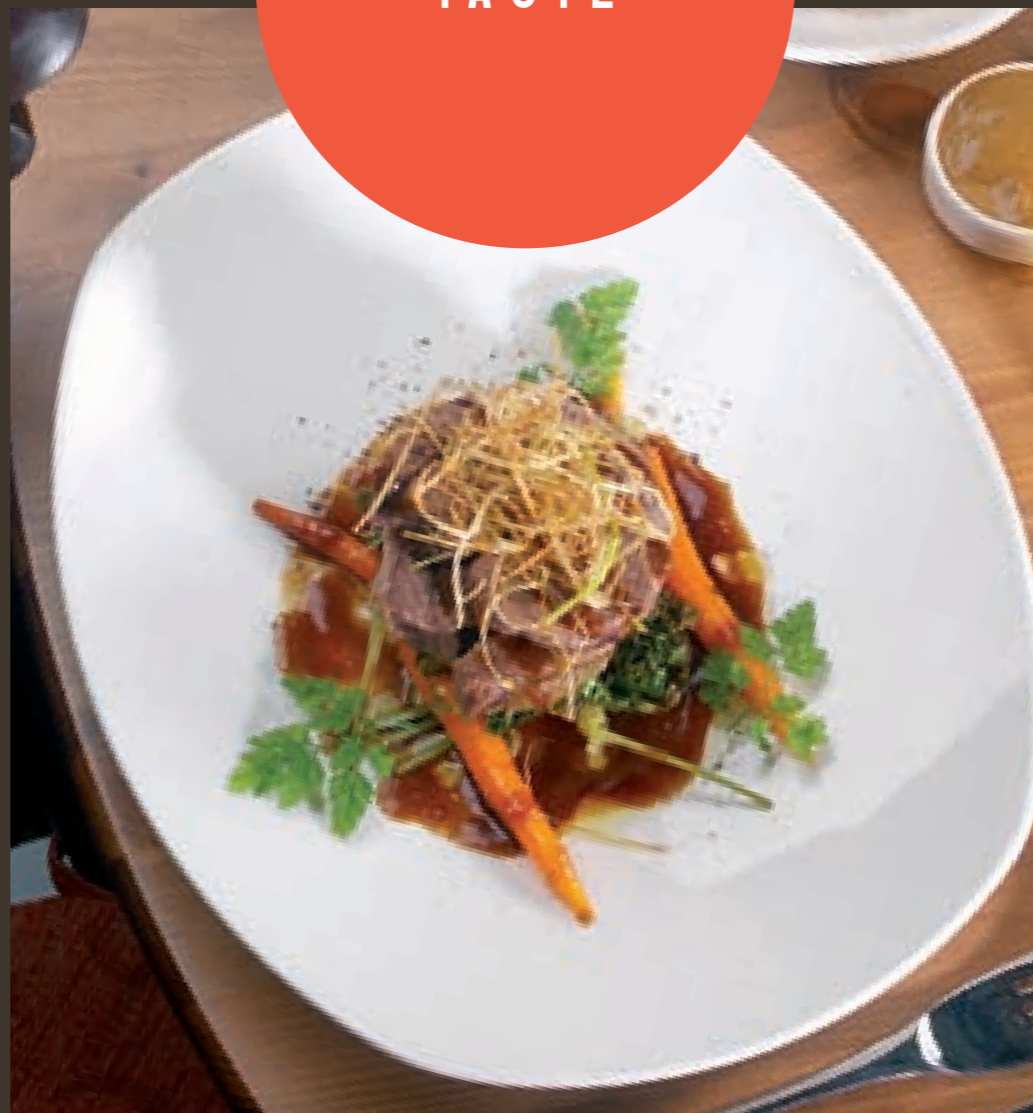

TASTE

NEW ADDITIONS

Taste combines versatility, affordable pricing and outstanding reliability. Plus all items in the taste range come with the Steelite International 5 year edge chip warranty for maximum confidence*

5 YEAR
EDGE CHIP
GUARANTEE RESISTANCE

steelite
INTERNATIONAL

*terms and conditions apply